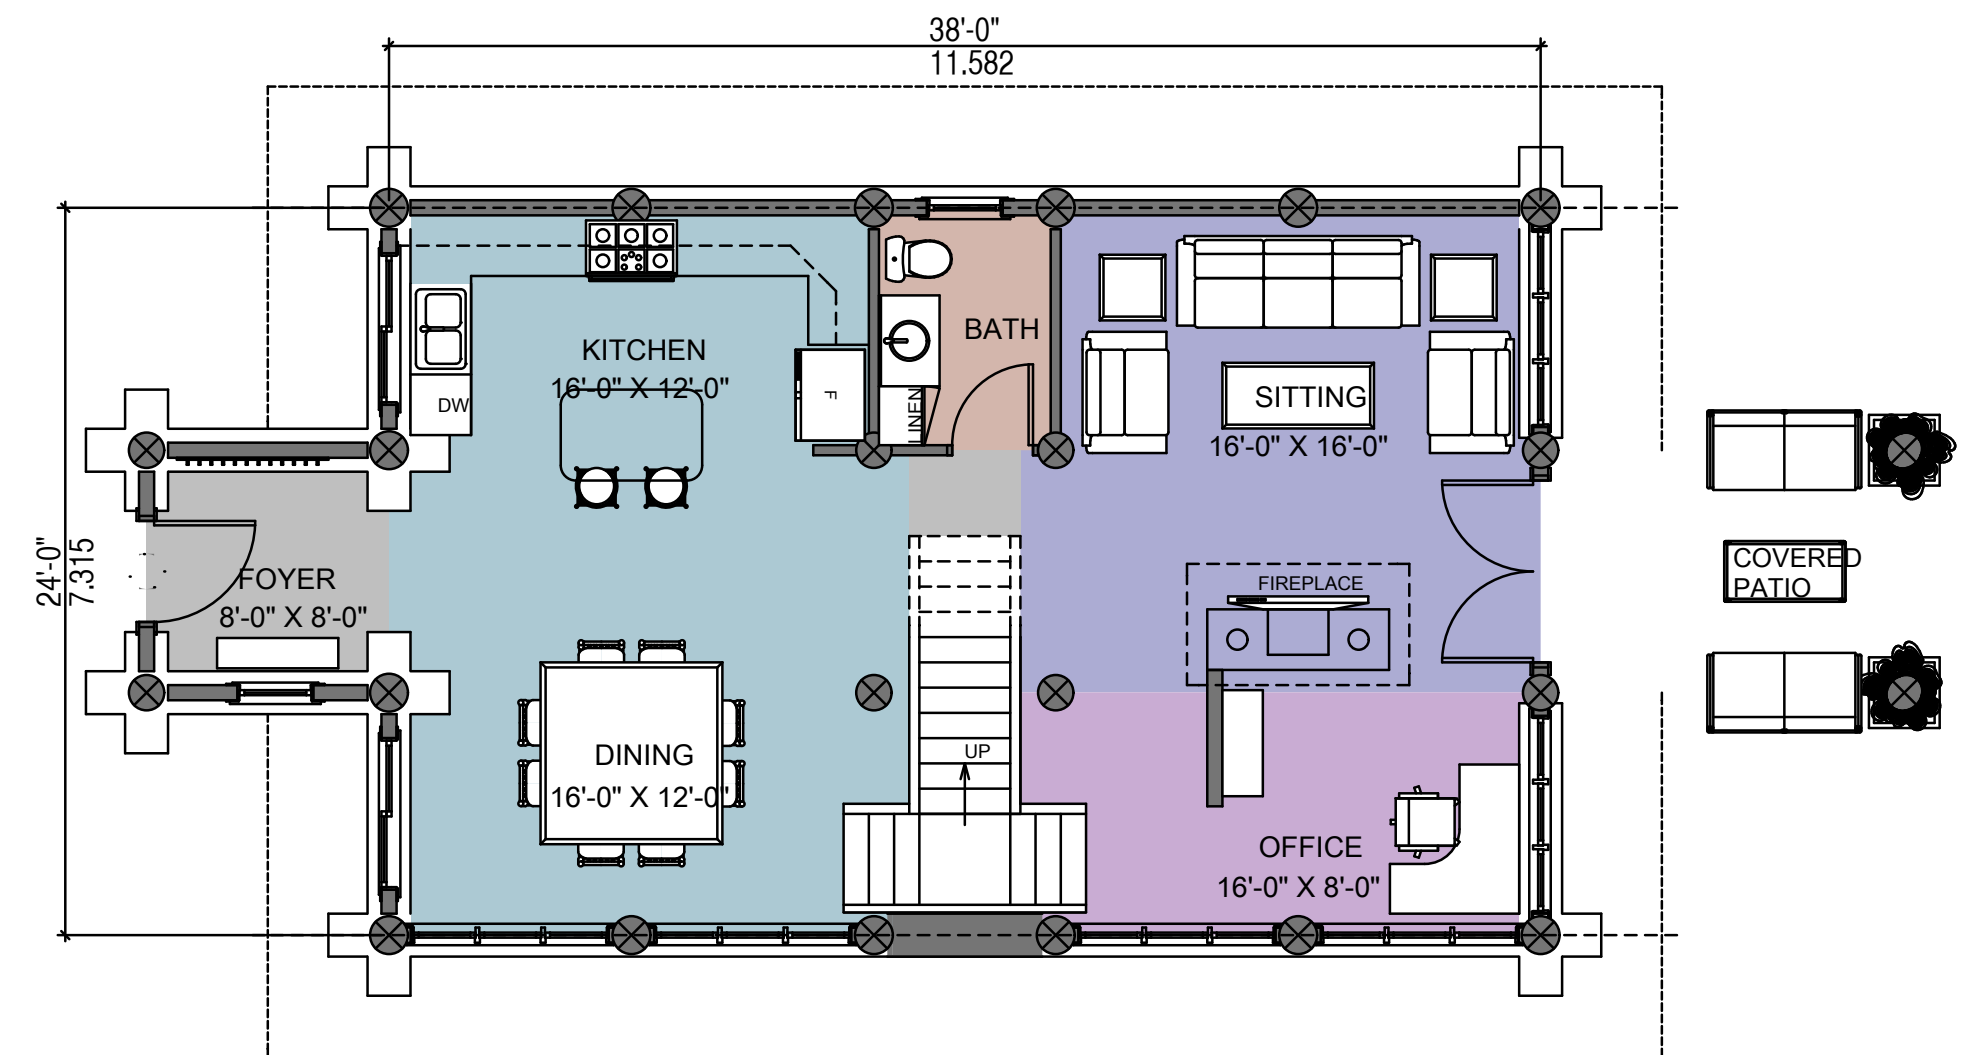

SECOND FLOOR PLAN

AREA: 1228 SQ. FT.  
114 SQ.M.

# STAVE LAKE

2239 SQ.FT 208 SQ.M.

FIRST FLOOR PLAN

AREA: 1011 SQ.FT.  
94 SQ.M.